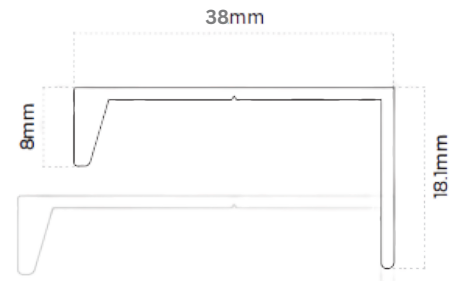

## JURA HANDLE PROFILE

A slim, clean-lined profile that installs effortlessly and aligns perfectly with aluminium doors, delivering a modern, uninterrupted aesthetic.

### Jura Handle Profile

A bold, modern handle profile with a 38 mm overhang and defined square edge. Creating a strong linear, architectural look.

**No. 1**