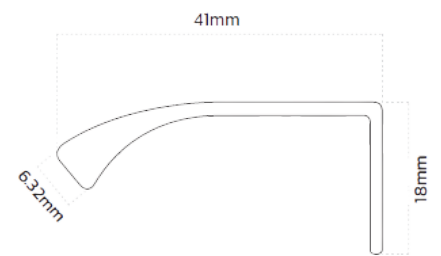

### Jura Handle Profile

A bold, modern handle profile with a 38 mm overhang and defined square edge. Creating a strong linear, architectural look.

**No. 1**

### Sora Handle Profile

With a softly curved 41mm edge, it offers a more refined look. with a premium feel while maintaining clean lines.

**No. 2**