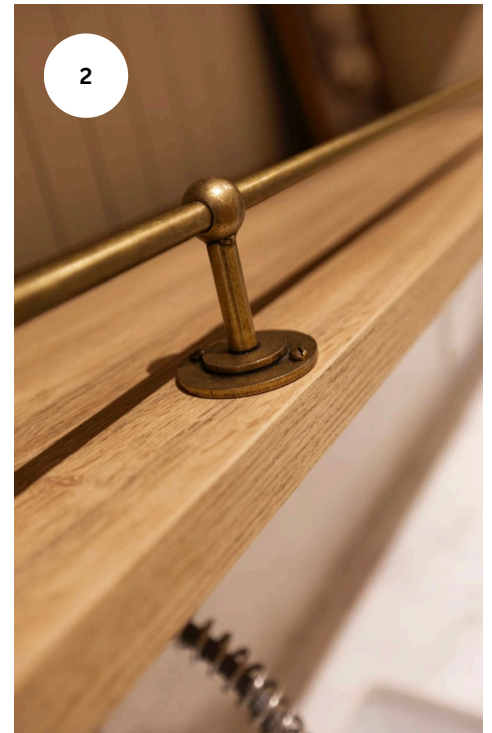

### Carrera Profile

Carrera offers a slim, elegant design that maintains a clean, minimalist look without compromising grip, with a 6.5mm front and 50mm back.

**No. 2**

### Enzo Profile

Enzo provides a sleek and subtle finishing touch for seamless, modern aesthetics, featuring a 6mm front and 20.5mm back.

**No. 3**